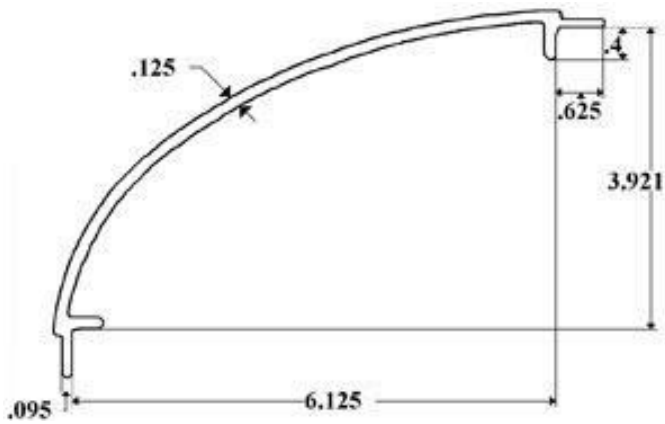

**MICKEY
BODY PARTS
QUICK
REFERENCE
GUIDE**

Parts & Service, Inc.

563 Cortlandt Street – Belleville, NJ 07109

(800) 645-4344 – www.fleetpartsonline.com

MICKEY

6013E – Front Corner Post (111.125")

6014E – Front Corner Post (111.125")

6010E – Front Corner Post (106")

06020 – Vertical Connector (108")

*** USE WITH 6010E ***

6012M – Roof Radius

Fits bodies up to 102" wide

Interchanges with: Mickey 5005602 (96")
& 5005603 (102")

MICKEY

Mickey 6011497 – Right/Front Mini Cap