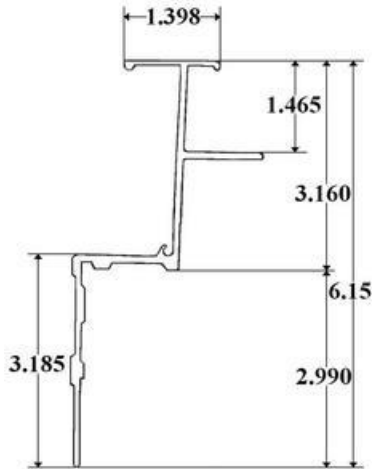

Interchanges with: Mickey 6009340 & 5005714

MICKEY

6002 – Top Rail

6003 – Bottom Rail

332-2 – Aluminum Z-Post

*** Available in 97", 108", & 112" lengths ***

421 – Roof Bow

*** Available in 92" & 98" lengths ***