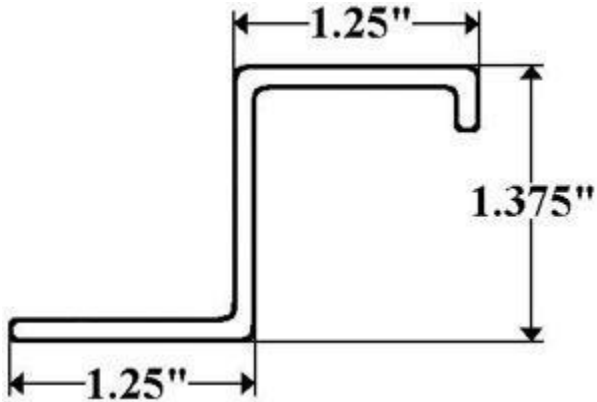

Interchanges with: Mickey 6009340 & 5005714

MICKEY

6002 – Top Rail

6003 – Bottom Rail

332-2 – Aluminum Z-Post

*** Available in 97", 108", & 112" lengths ***

421 – Roof Bow

*** Available in 92" & 98" lengths ***