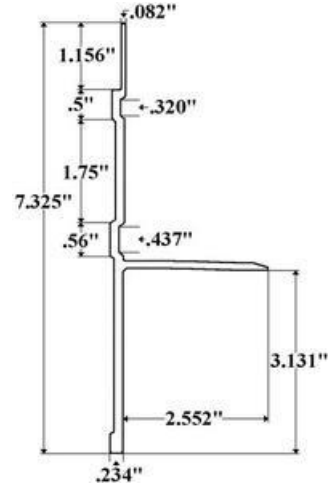

Interchanges with: Mickey 6009340 & 5005714

MICKEY

6002 – Top Rail

6003 – Bottom Rail

332-2 – Aluminum Z-Post

*** Available in 97", 108", & 112" lengths ***

421 – Roof Bow

*** Available in 92" & 98" lengths ***