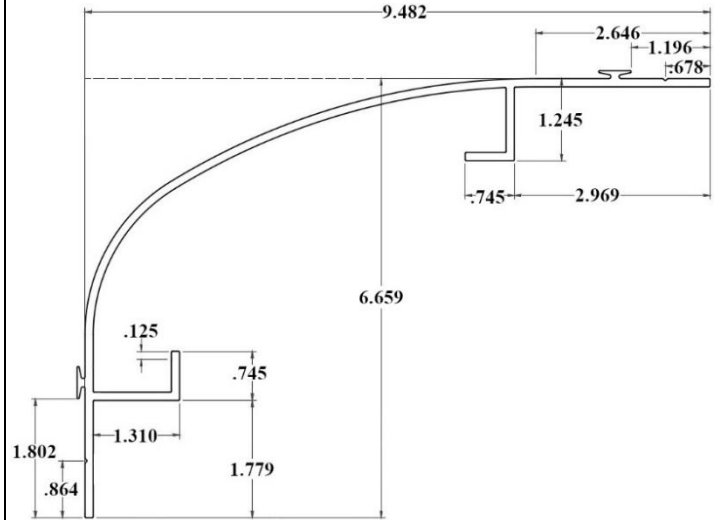

**MICKEY
BODY PARTS
QUICK
REFERENCE
GUIDE**

Parts & Service, Inc.

563 Cortlandt Street – Belleville, NJ 07109

(800) 645-4344 – www.fleetpartsonline.com

MICKEY

6013E – Front Corner Post (111.125")

6014E – Front Corner Post (111.125")

6010E – Front Corner Post (106")

06020 – Vertical Connector (108")

*** USE WITH 6010E ***

6012M – Roof Radius

Fits bodies up to 102" wide

Interchanges with: Mickey 5005602 (96")
& 5005603 (102")

MICKEY

Mickey 6011497 – Right/Front Mini Cap

RR531 – Rub Rail

***** Available in 26', 28', 32', & Per foot lengths *****

***** USE WITH END CAP 531 *****

2408AS – 8" Aluminum Hinge

w/Stainless steel pin

Interchanges with: Mickey 6001227