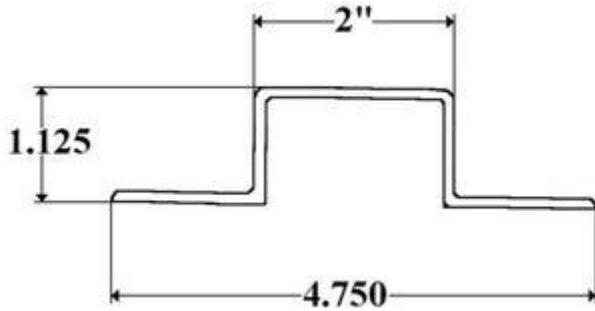

427-1 – Starter Roof Bow

531 – End Cap

*** USE WITH RUB RAIL RR531 ***

MICKEY

FP6000R – Right/Front Corner Cap

***** OBSOLETE: USE FP6500R *****

FP6000L – Left/Front

***** OBSOLETE: USE FP6500L *****

RR531 – Rub Rail

***** Available in 26', 28', 32', & Per foot lengths *****

***** USE WITH END CAP 531 *****

2408AS – 8" Aluminum Hinge

w/Stainless steel pin

Interchanges with: Mickey 6001227