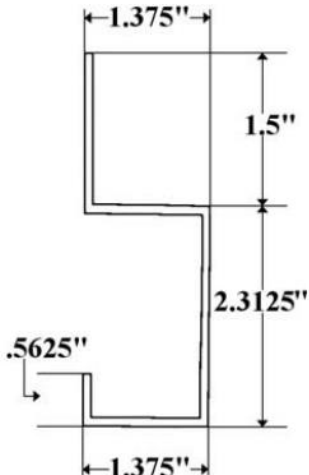

427-1 – Starter Roof Bow