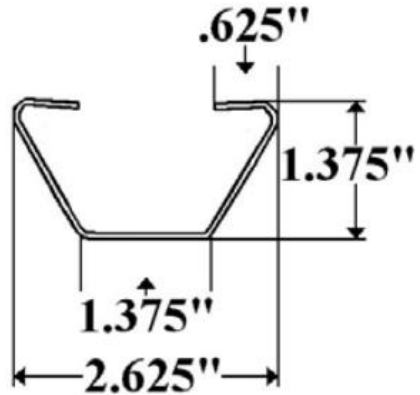

Interchanges with: Mickey 6009340 & 5005714

MICKEY

6002 – Top Rail

6003 – Bottom Rail

332-2 – Aluminum Z-Post

*** Available in 97", 108", & 112" lengths ***

421 – Roof Bow

*** Available in 92" & 98" lengths ***

RR531 – Rub Rail

***** Available in 26', 28', 32', & Per foot lengths *****

***** USE WITH END CAP 531 *****

2408AS – 8" Aluminum Hinge

w/Stainless steel pin

Interchanges with: Mickey 6001227