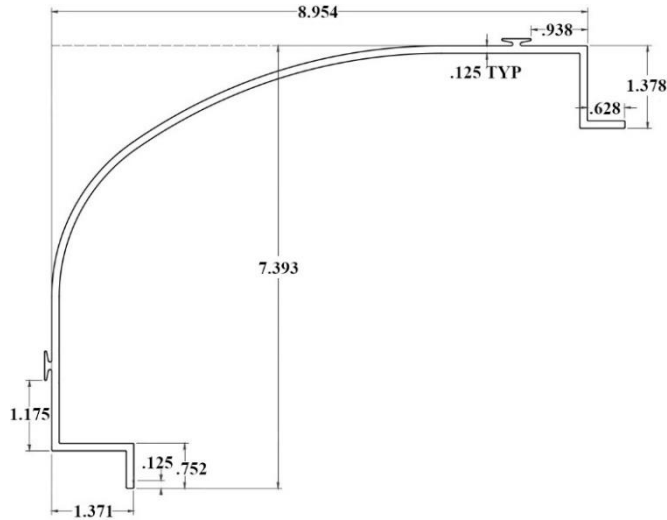

**MICKEY
BODY PARTS
QUICK
REFERENCE
GUIDE**

Parts & Service, Inc.

563 Cortlandt Street – Belleville, NJ 07109

(800) 645-4344 – www.fleetpartsonline.com

MICKEY

6013E – Front Corner Post (111.125")

6014E – Front Corner Post (111.125")

6010E – Front Corner Post (106")

06020 – Vertical Connector (108")

*** USE WITH 6010E ***

6012M – Roof Radius

Fits bodies up to 102" wide

Interchanges with: Mickey 5005602 (96")
& 5005603 (102")

MICKEY

Mickey 6011497 – Right/Front Mini Cap