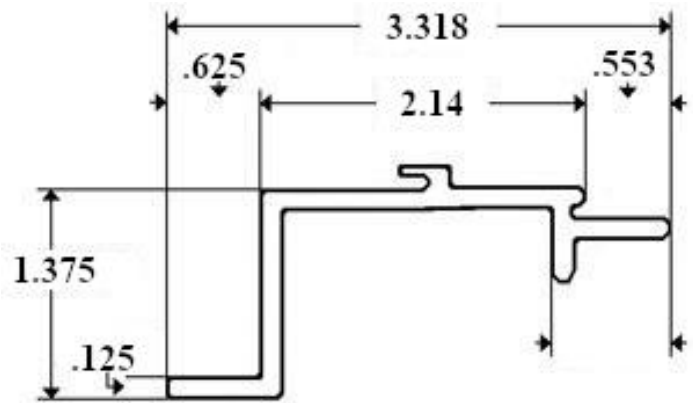

**MICKEY
BODY PARTS
QUICK
REFERENCE
GUIDE**

Parts & Service, Inc.

563 Cortlandt Street – Belleville, NJ 07109

(800) 645-4344 – www.fleetpartsonline.com

MICKEY

6013E – Front Corner Post (111.125")

6014E – Front Corner Post (111.125")

6010E – Front Corner Post (106")

06020 – Vertical Connector (108")

*** USE WITH 6010E ***

6012M – Roof Radius

Fits bodies up to 102" wide

Interchanges with: Mickey 5005602 (96")
& 5005603 (102")

MICKEY

Mickey 6011497 – Right/Front Mini Cap

RR531 – Rub Rail

***** Available in 26', 28', 32', & Per foot lengths *****

***** USE WITH END CAP 531 *****

2408AS – 8" Aluminum Hinge

w/Stainless steel pin

Interchanges with: Mickey 6001227